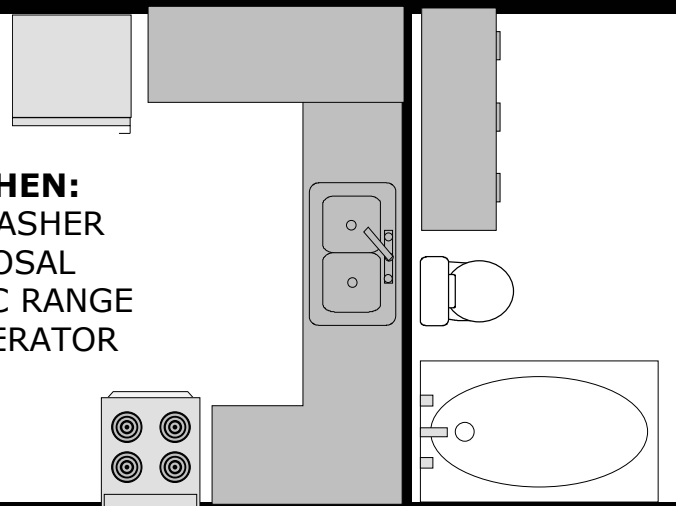

LIVING ROOM:
CARPET
OPTIONAL PATIO
ALL WINDOWS ARE PELLA E-SHADES

14' X' 16'

BEDROOM 1:
CEILING FAN
WOOD FLOOR/CARPET
MIRROR CLOSET DOORS

10' X 14'

KITCHEN:
DISHWASHER
DISPOSAL
ELECTRIC RANGE
REFRIGERATOR

BEDROOM 2:
CEILING FAN
WOOD FLOOR/CARPET
MIRROR CLOSET DOORS

12' X 14'